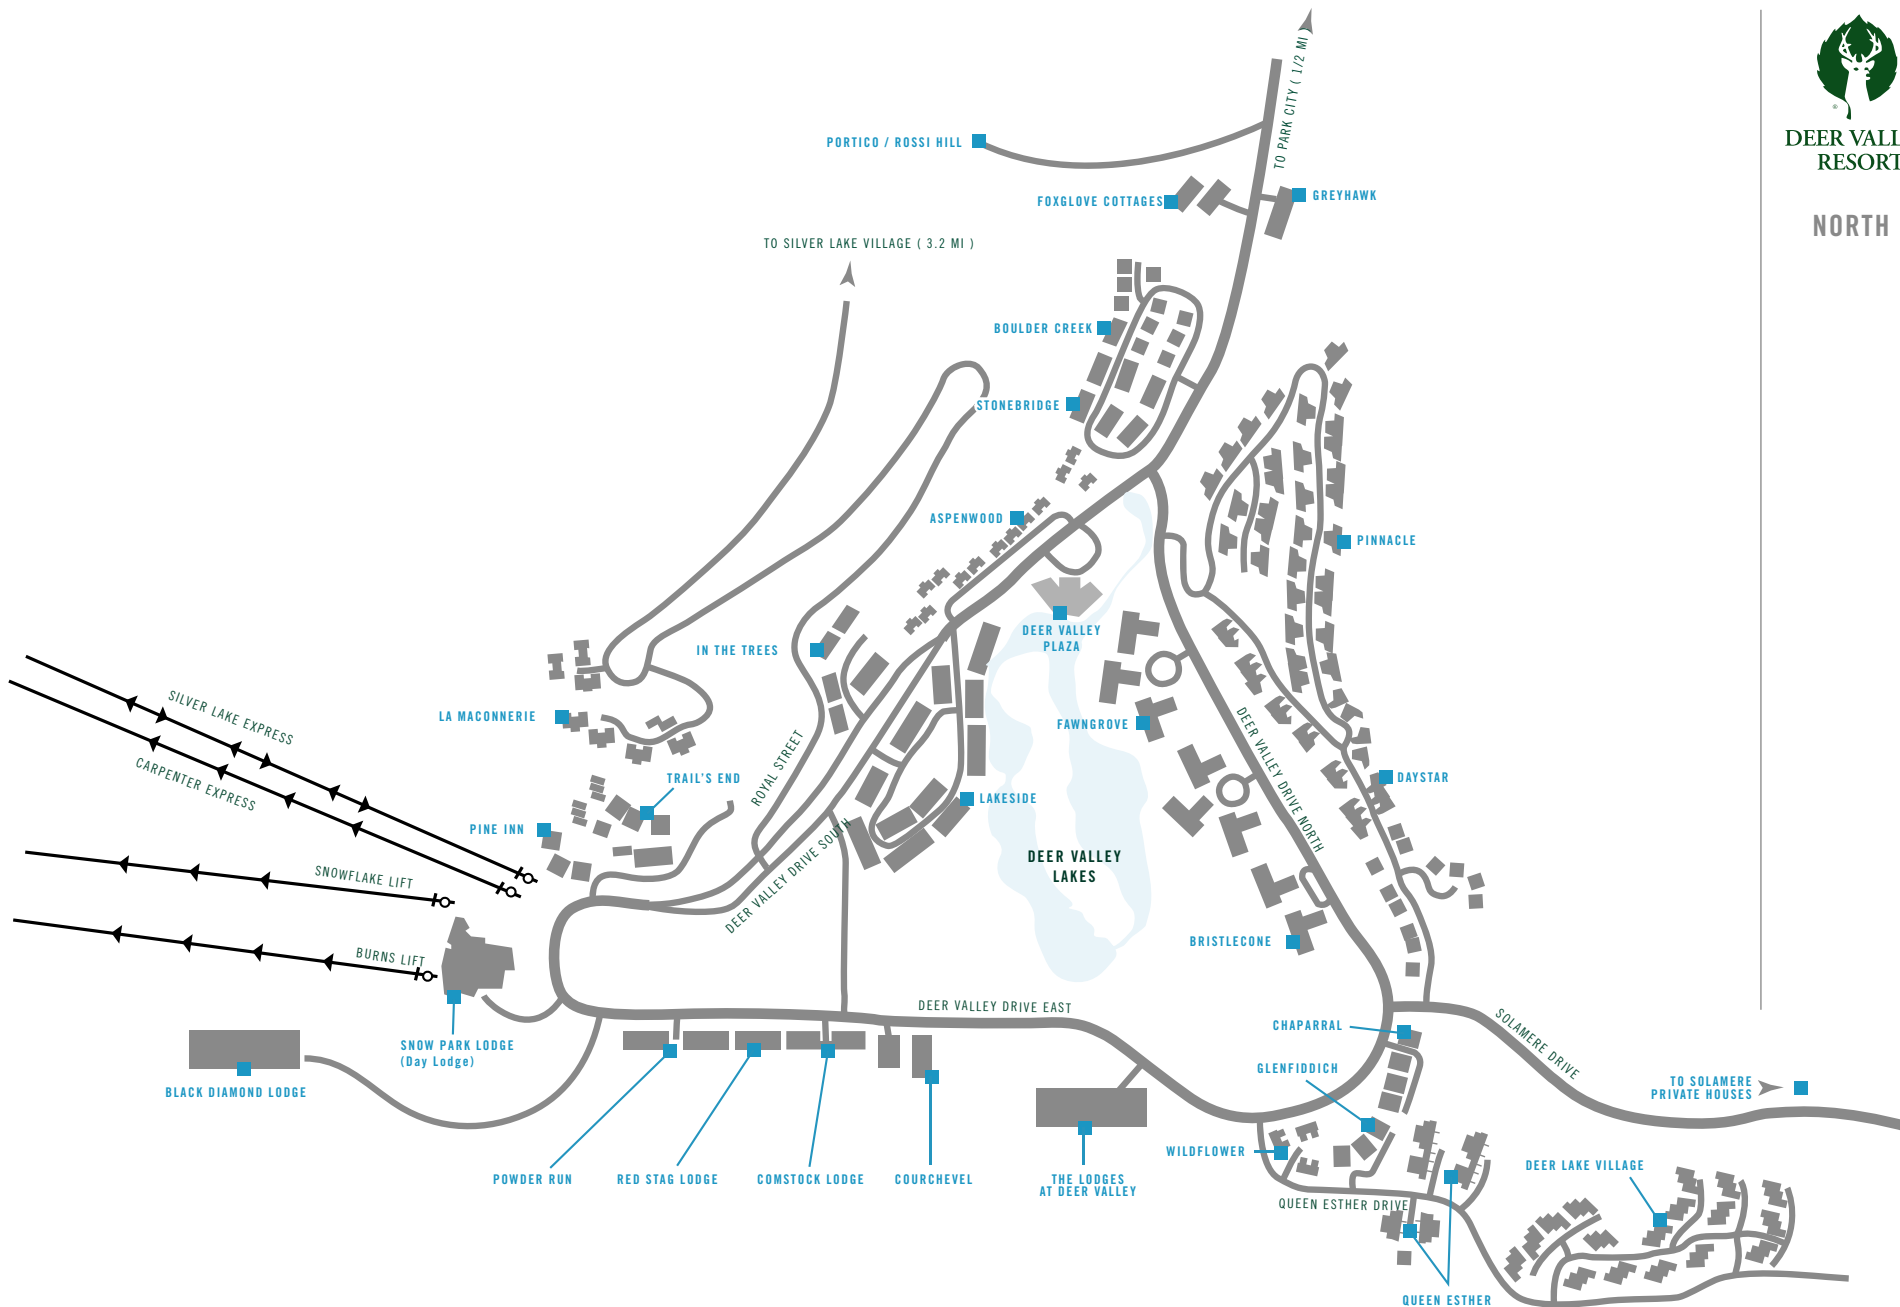

DEER VALLEY
RESORT

NORTH ➤

FOR RESERVATIONS, CALL: (800) 558-3337 or (435) 645-6528
OR VISIT US ONLINE: WWW.DEERVALLEYCENTRALRESERVATIONS.COM

©2006 Deer Valley Resort. All Rights Reserved.

SNOW PARK VILLAGE

ELE. 7,200 FT