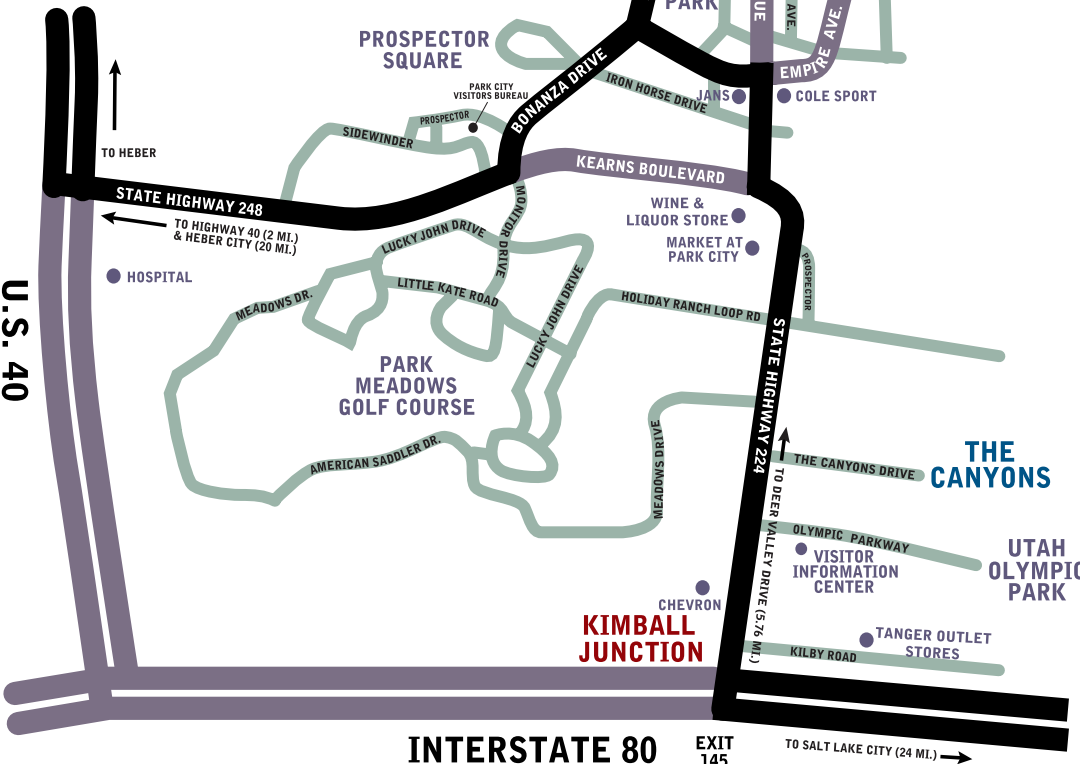

DEER VALLEY RESORT

SILVER LAKE LODGE

Deer Valley Club

Stag Lodge

EMPIRE CANYON LODGE

The Village at Empire Pass

SNOW PARK LODGE

Black Diamond Lodge

Trail's End Lodge

Silver Baron Lodge

The Lodges at Deer Valley

Deer Valley Plaza

Deer Valley Resort Day Lodges and Lodging Locator Map