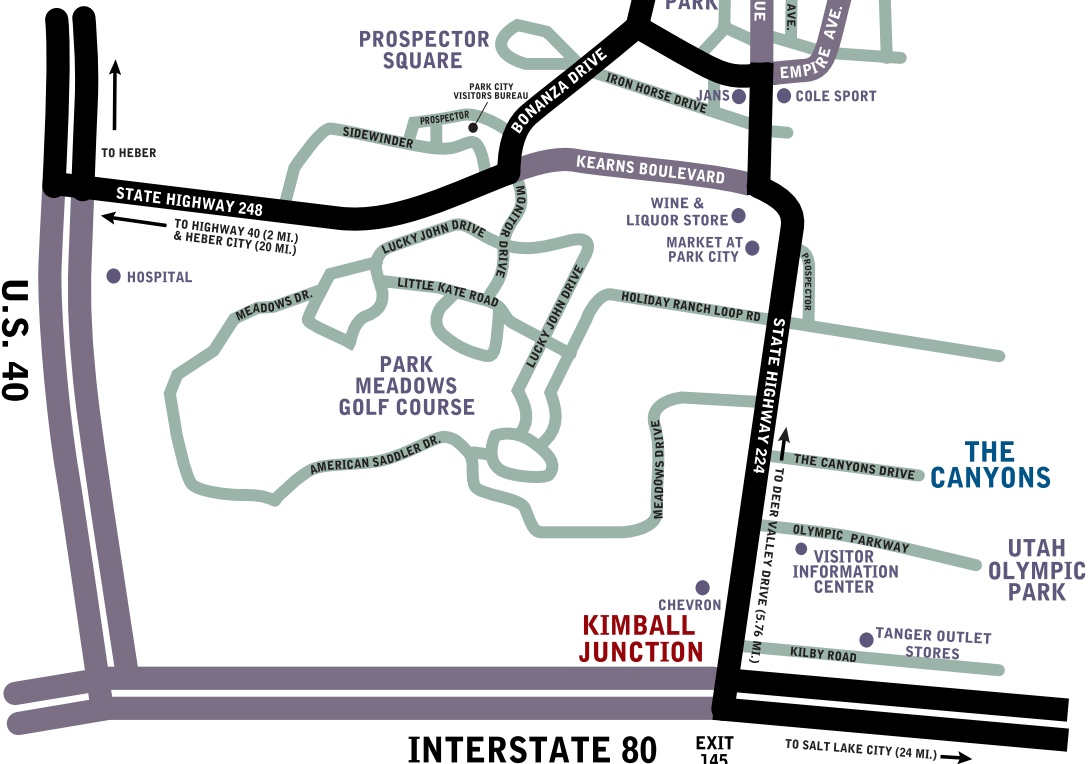

DEER VALLEY  
RESORT

SILVER  
LAKE  
LODGE

Deer Valley Club

Stag Lodge

EMPIRE  
CANYON  
LODGE

The Grand Lodge

The Village at  
Empire Pass

SNOW  
PARK  
LODGE

Black Diamond  
Lodge

Trail's End  
Lodge

Silver Baron  
Lodge  
The Lodges at  
Deer Valley

Deer Valley Plaza

Deer Valley Resort Day Lodges and Lodging Locator Map