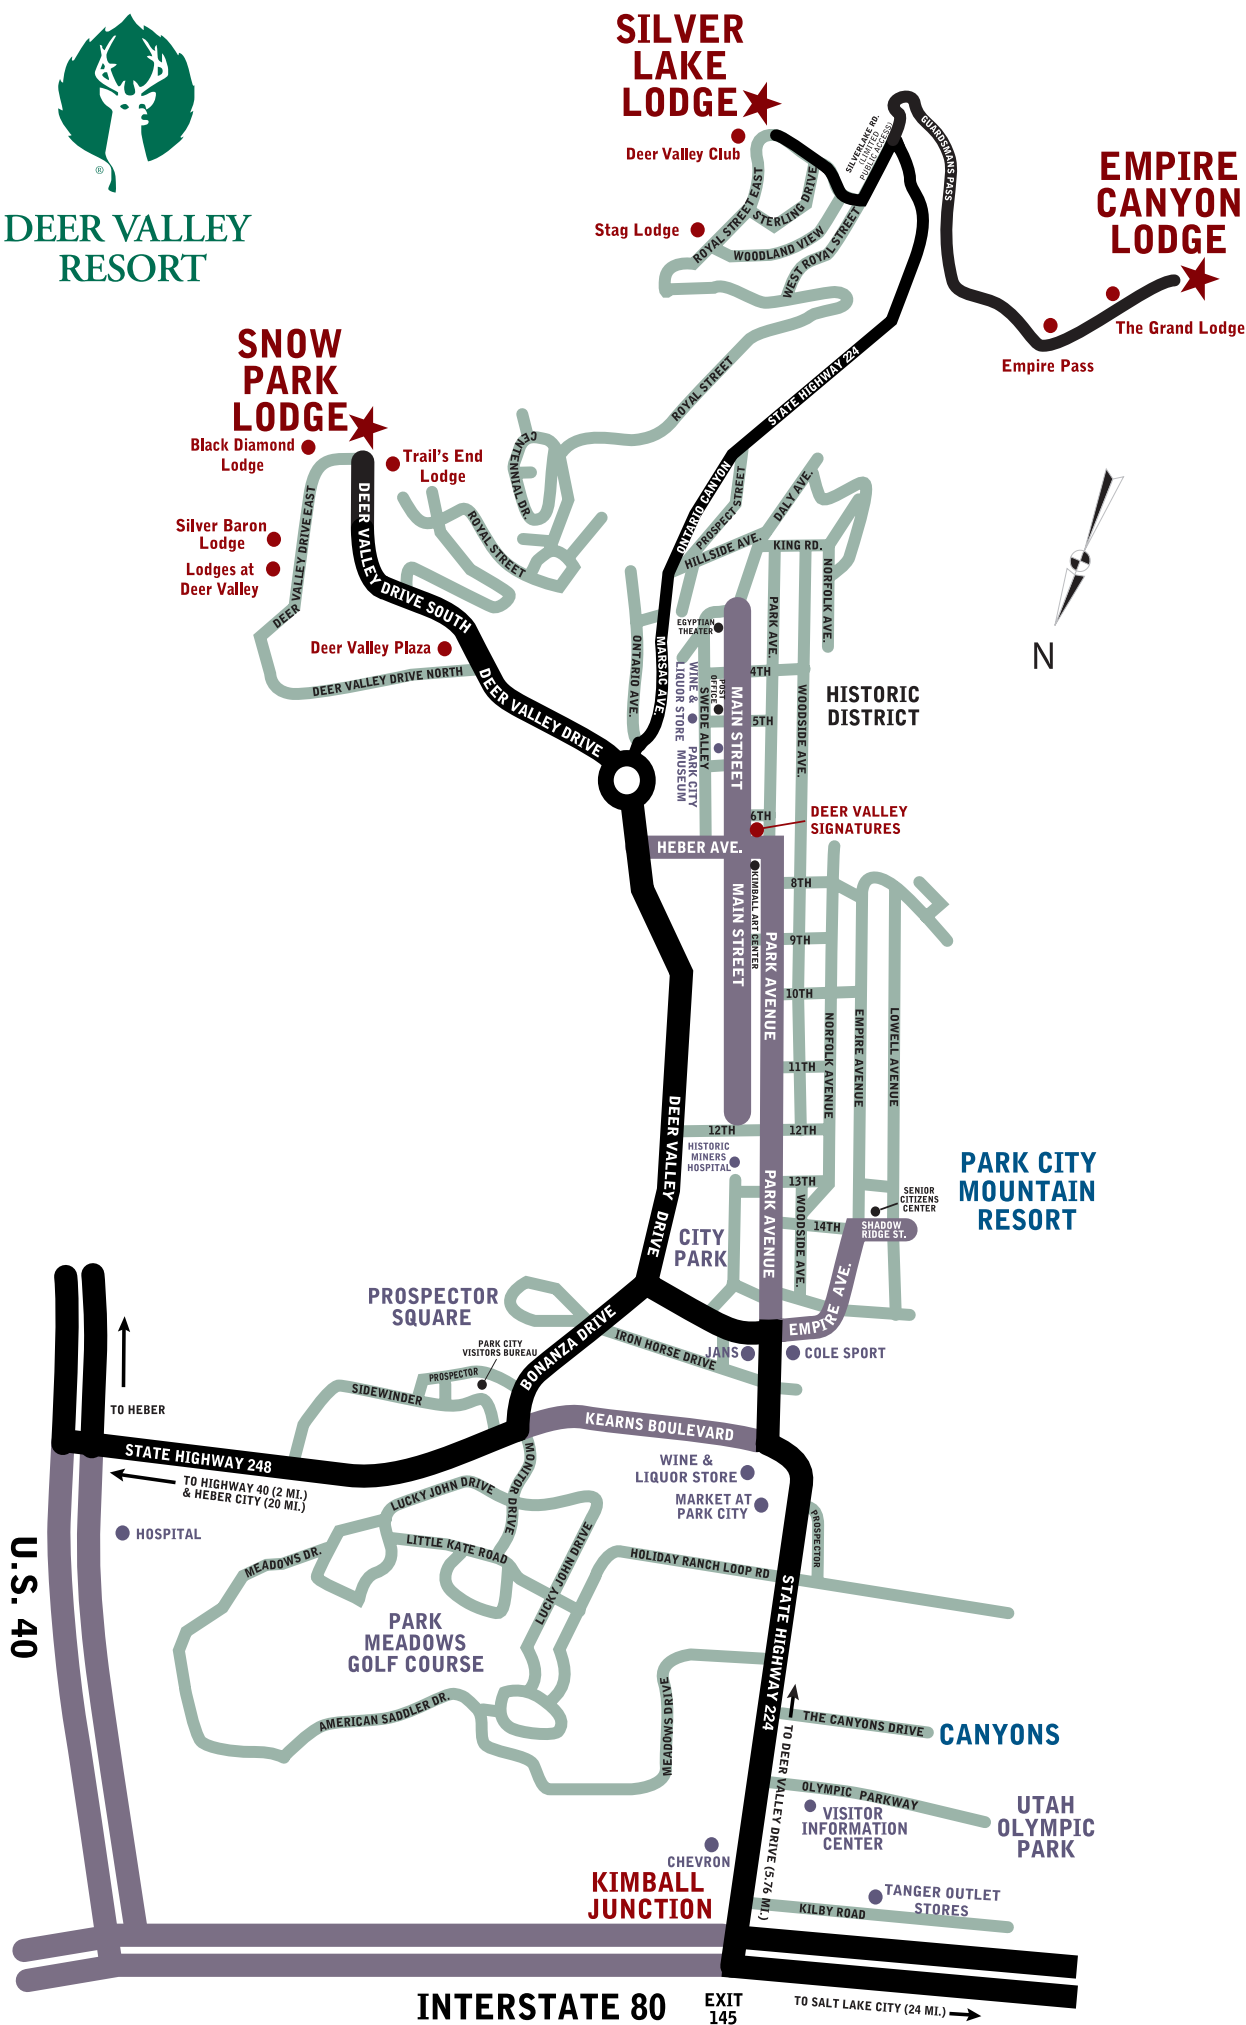

DEER VALLEY RESORT

Deer Valley Resort Day Lodges and Lodging Locator Map