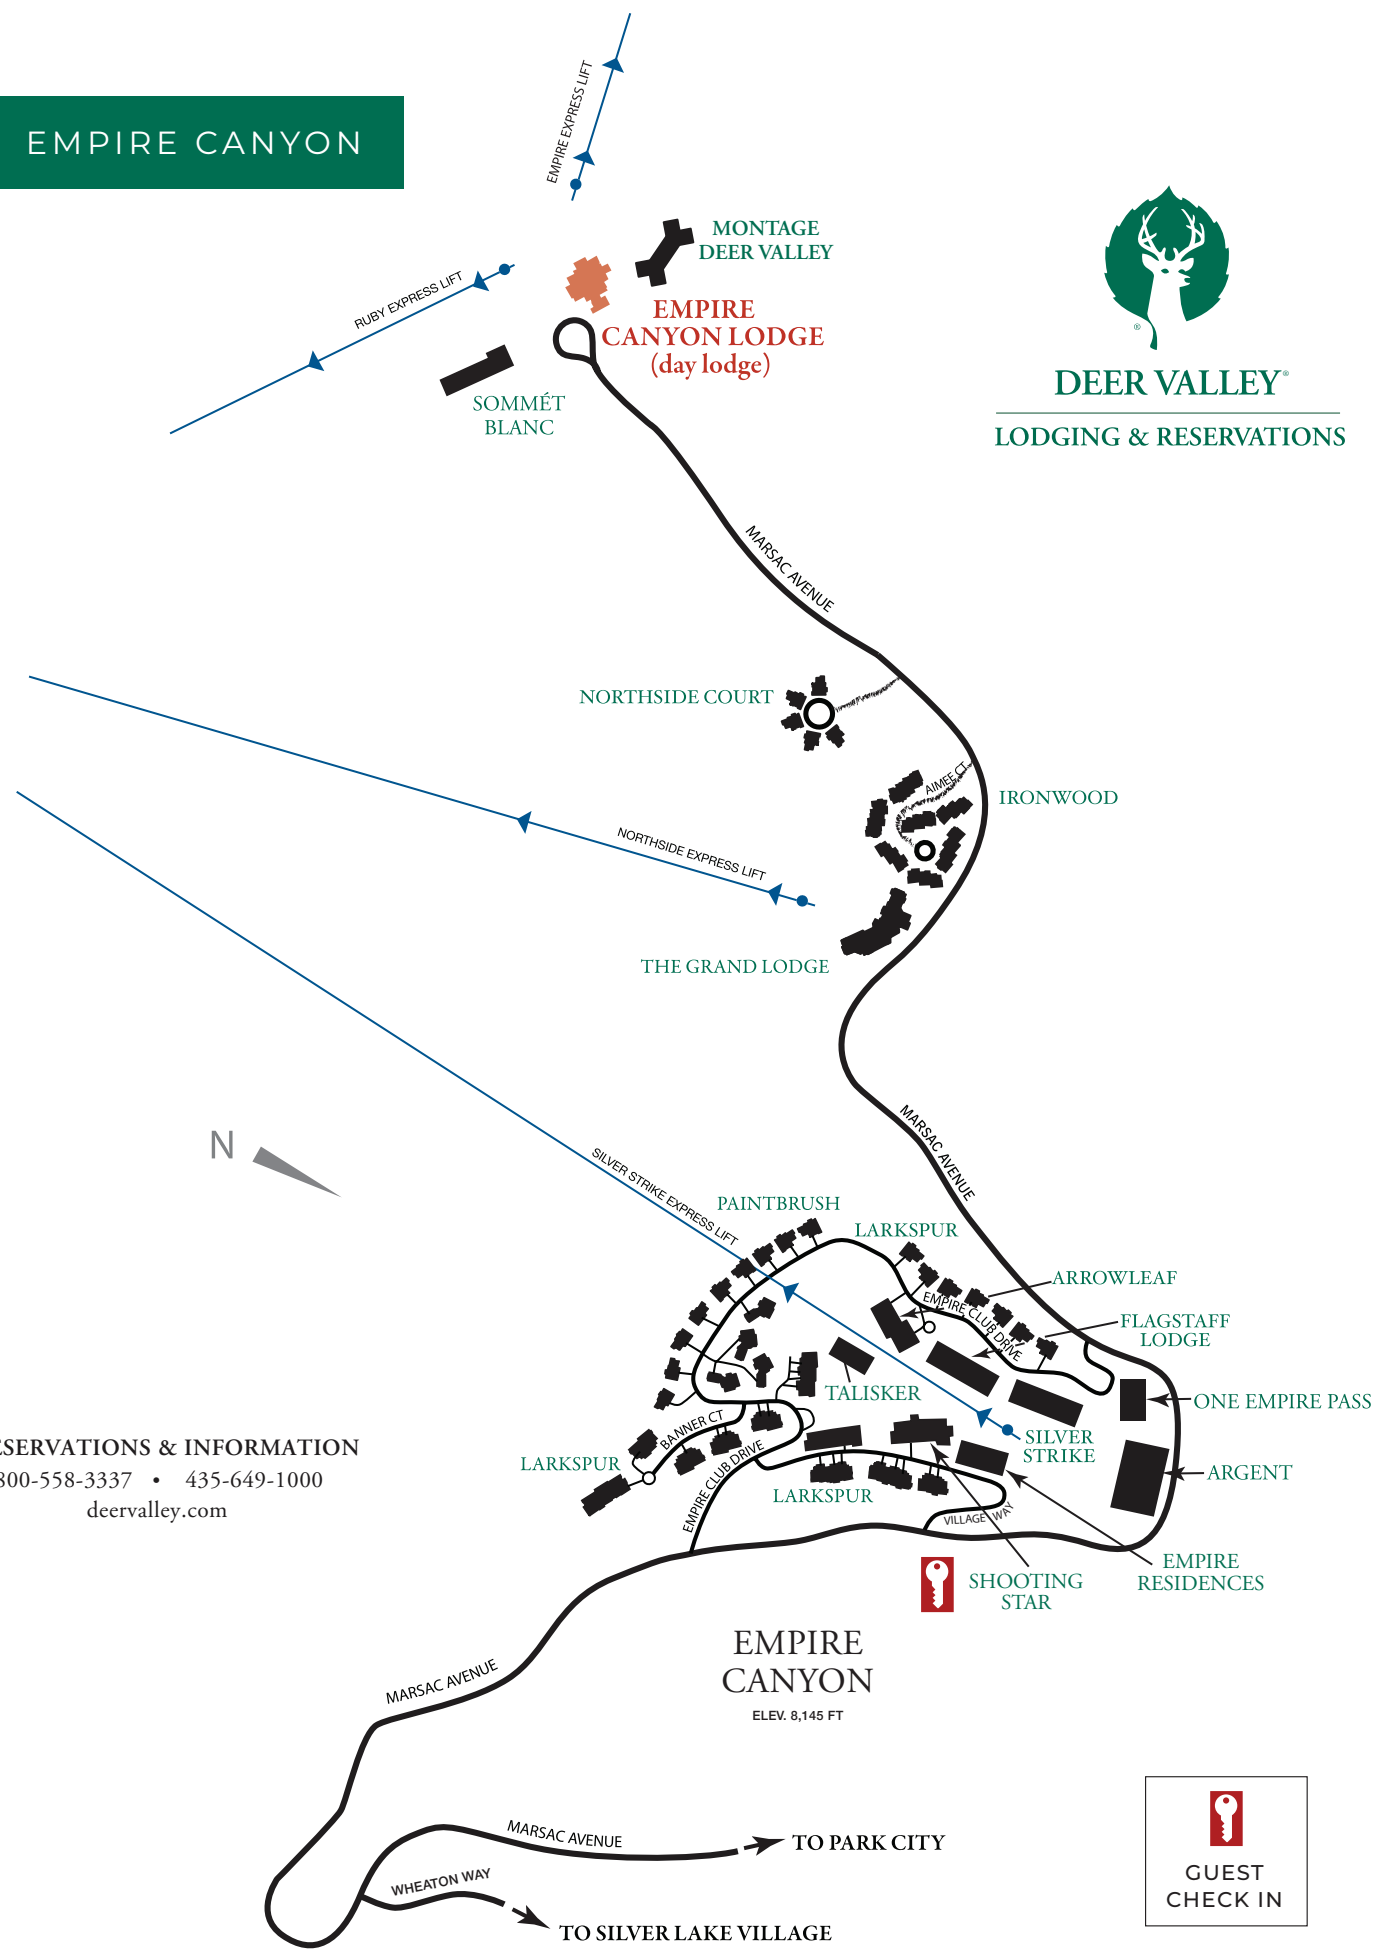

EMPIRE CANYON

DEER VALLEY®
 LODGING & RESERVATIONS

RESERVATIONS & INFORMATION
 800-558-3337 • 435-649-1000
 deervalley.com

EMPIRE CANYON
 ELEV. 8,145 FT

MARSAC AVENUE → TO PARK CITY
 WHEATON WAY → TO SILVER LAKE VILLAGE