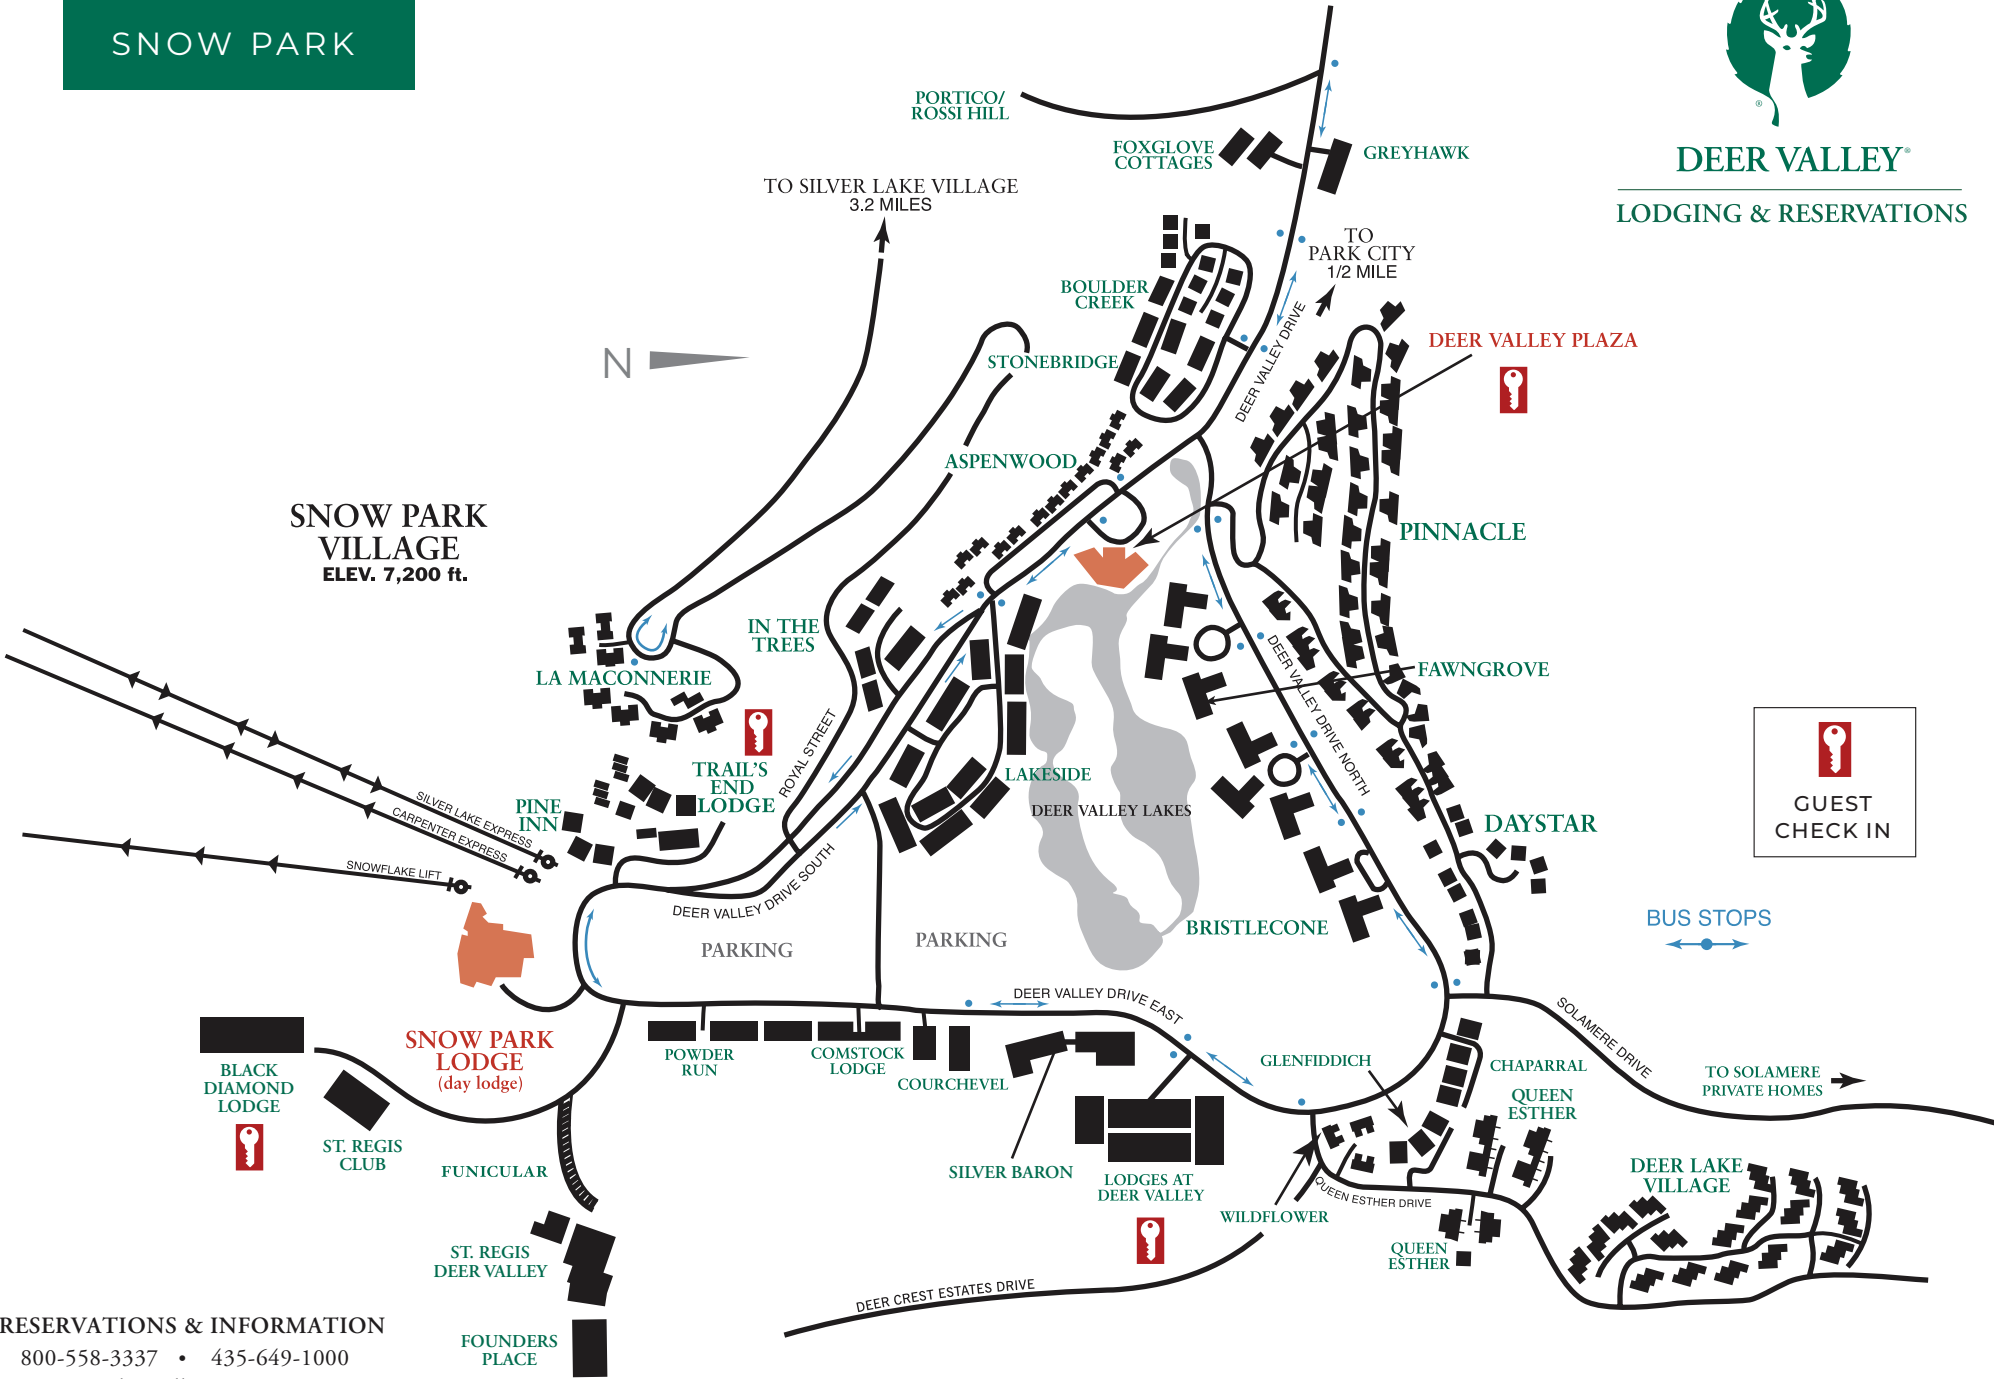

SNOW PARK

DEER VALLEY® LODGING & RESERVATIONS

RESERVATIONS & INFORMATION
 800-558-3337 • 435-649-1000
 deervalley.com